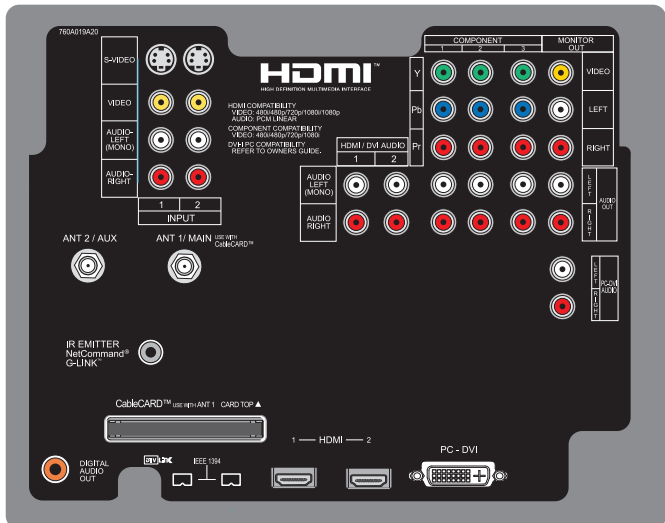

6COLOR
LIGHT ENGINE

TurboLight 180™

Tru1080p™
SIGNAL PROCESSING

TV GUIDE
TV Guide on Screen®